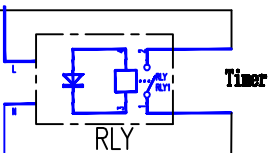

AC INPUT
220-240Vac

Thermostat

Thermostat cut- out

bottom element
1100W
230Vac

top element
950W
230Vac

grill element
2000W
230Vac

Energy regulator

Display Board