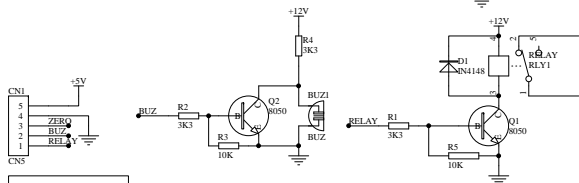

AC INPUT
220-240Vac

Thermostat

Thermostat cut- out

bottom element
1100W
230Vac

top element
950W
230Vac

grill element
2000W
230Vac

Energy regulator

Display Board