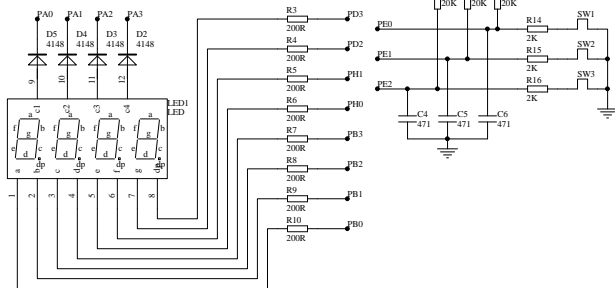

AC INPUT
220-240Vac

Thermostat

Thermostat cut- out

bottom element
1100W
230Vac

top element
950W
230Vac

grill element
2000W
230Vac

Energy regulator

Display Board