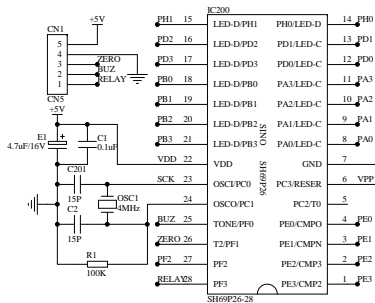

AC INPUT
220-240Vac

Thermostat

Thermostat cut- out

bottom element
1100W
230Vac

top element
950W
230Vac

grill element
2000W
230Vac

Energy regulator

Display Board

Power Board