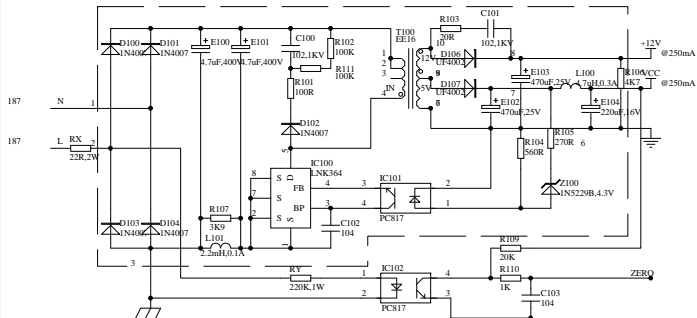

AC INPUT
220-240Vac

Thermostat

Thermostat cut- out

bottom element
1100W
230Vac

top element
950W
230Vac

grill element
2000W
230Vac

Energy regulator

Display Board